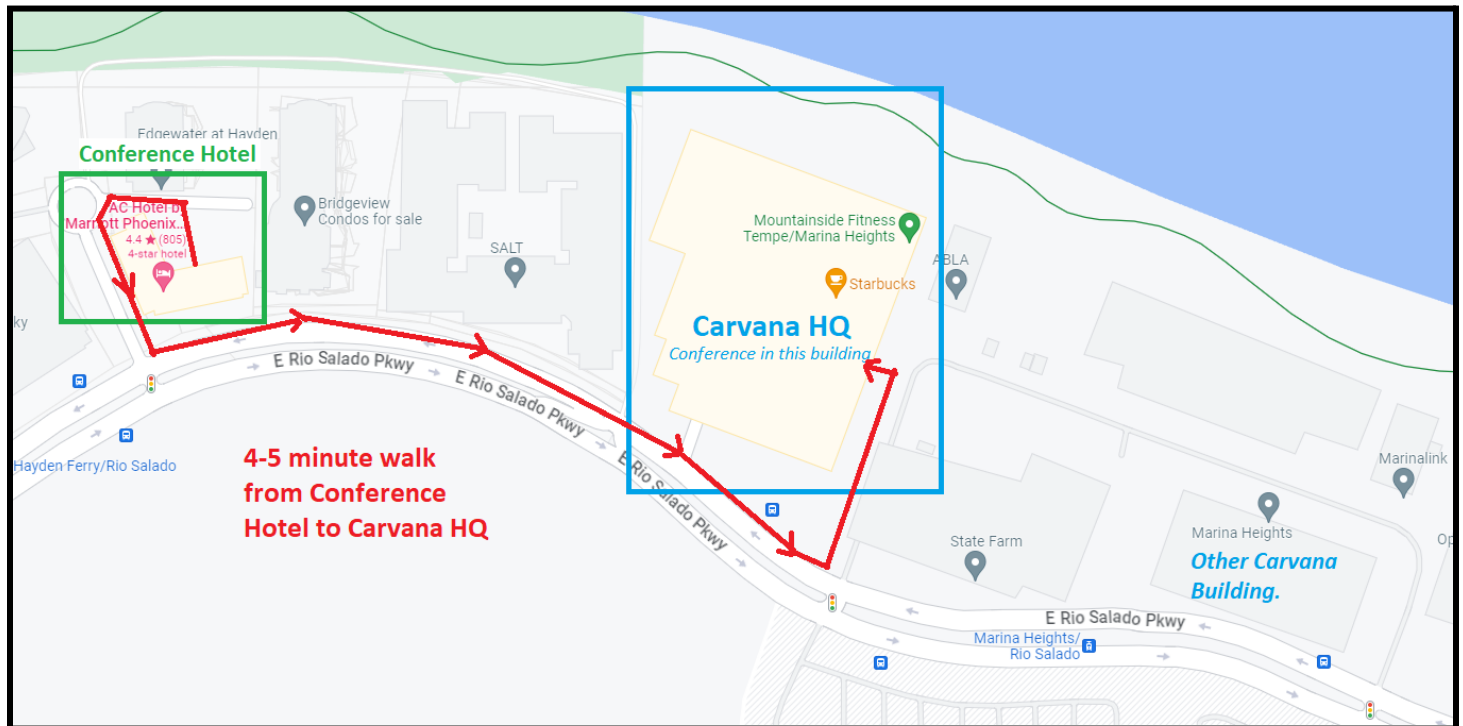

ESRA Annual Conference - 2023

Location:

300 E Rio Salado Parkway, Tempe, AZ 85281

There are two Carvana branded buildings in the Marina Heights complex. The one in the center of the map is the building where the conference will be held. It has a Starbucks and gym in the lobby and is attached to the parking garage. Parking is available in the garage.

Note: Marina Heights is right across from Arizona State University Sun Devils football stadium.

Security Check-in (Required both days):

Upon entering the lobby, there will be a security desk. Proceed to the touch screen tablets mounted on the security desk. Please check-in as follows: